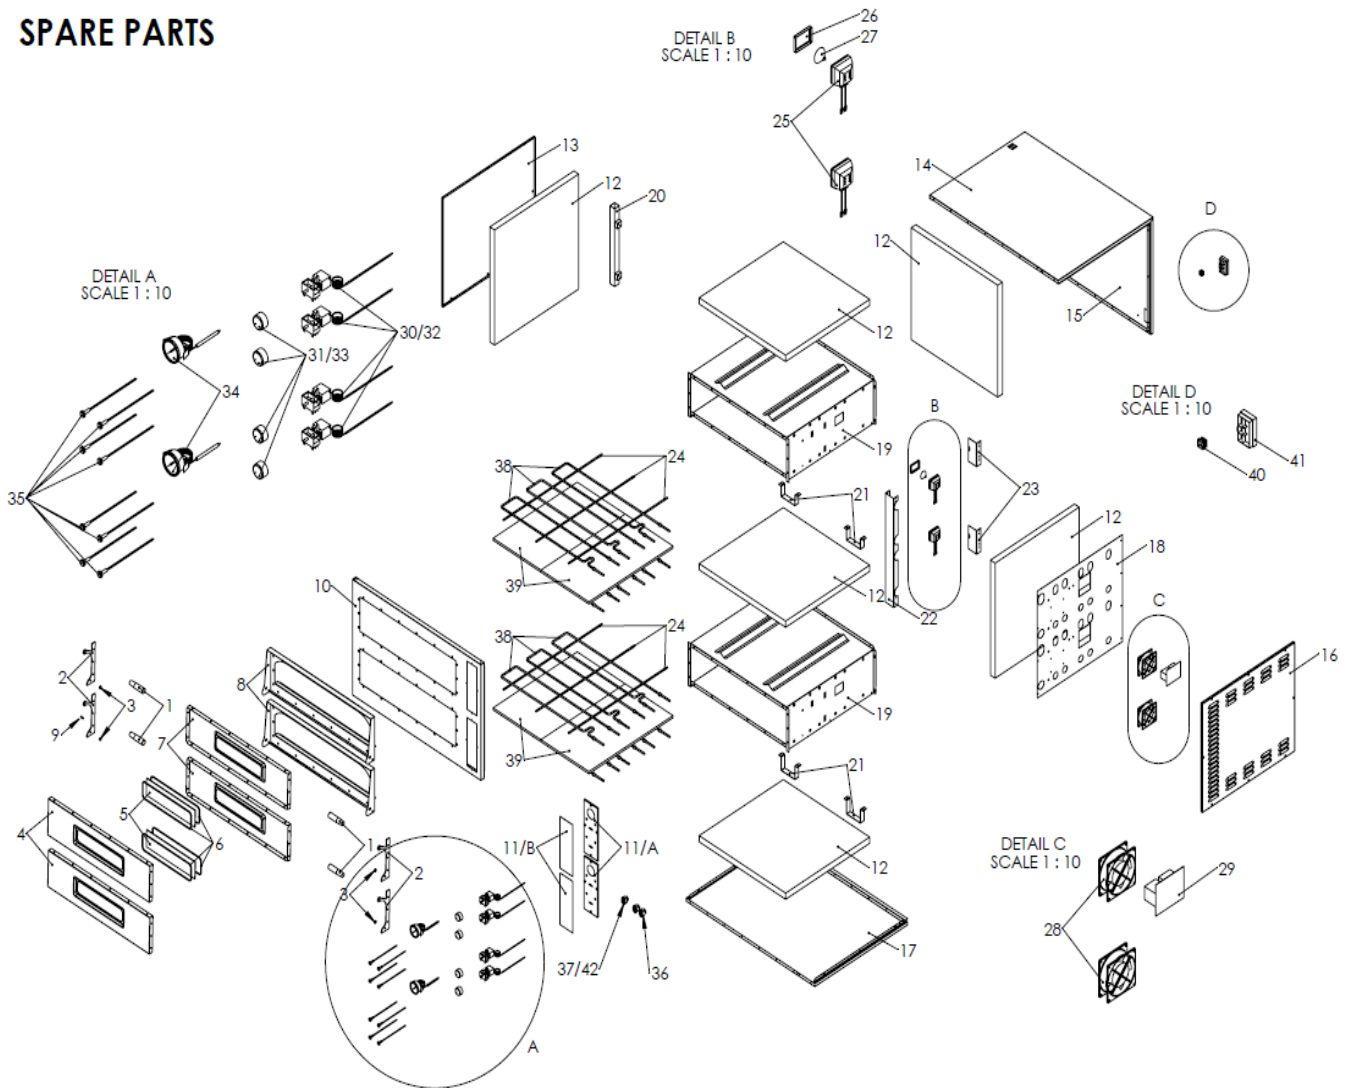

SPARE PARTS

		BASIC 4
RIF N.°	DESCRIPTION	226681
1/A	Door Handle	7M010000
1/B	Small lateral door handles	5M200016
2/A	Door supporting plate (right)	4P100007
2/B	Door supporting plate (left)	
3	Washer	3R030001
4	Door	4P050015
5	Door Glass	5V010015
6	Door glass gasket	5G100001

7	Counterdoor	4C020026
8	Door Frame	4T020000
9	Plate fixing screws	5V500019
10	Plate fixing screws	4F020020
11/A	Control panel frame	4M020001
11/B	Control panel label	5E204400
12	Insulating material	5L010001
13	Left covering panel	4P040005
14	Top covering panel	4C030000
15	Back covering panel	4S030200
16	Right covering panel	4P040001
17	Bottom covering pannel	4B030000
18	Jacket	4I020001
19	Cooking chamber	7C010101
20	Chimney	-
24	Heating elements supporting frame	4T060000
25	Lamp holder	5P110003
26	Lamp glass	5V010003
27	Lamp	5L020005
28	Fan	-
29	Circuit brakers board	-
30	Thermostat	5T010001
31	Thermostat knob	5M200003
32	Timer	-
33	Timer knob	-
34	Thermometer	5T010200
35	Heating element's warning light	5L020017
36	Heating element's switch	5I100011
37	Chamber light switch	5I100017
38	Heating element	5R050220
39	Refractory stone	5P050010
41	Terminal box	5M100001
42	Electrical main switch	-